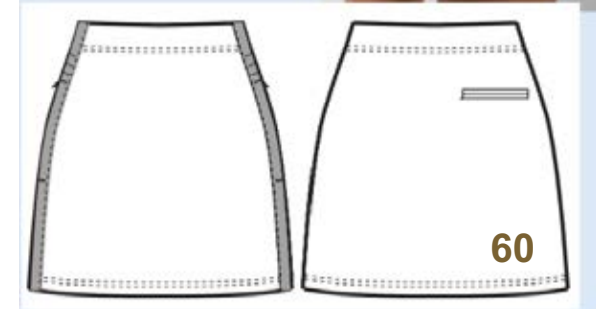

A special attribute of the ribbon on the skirt is the functional feature for Golfers to insert those usually hard - to - house tees .

Material Highlight:

It all traces back to the roots of our supreme material signature Catalina Cloth that JMCL is known for .

JMcLaughlin Catalina Cloth fabric content is 91% Nylon with 9% Spandex .

This was originally found in vintage French Bathing Suits .

Unlike most of the workout clothes in the market utilizing Polyester or Nylon6,

JMcL uses Premium Nylon 66 (Tactel) fiber as its main component .

Benefits of Nylon 66:

- 1). Soft Touch with strong Air Permeability - very skin friendly !
- 2). Great stretch recovery, whether it is strenuous exercise or yoga with high degree of extension .
- 3). Higher abrasion resistance . (33% more resistant to abrasion than Nylon 6)
- 4). Easy to Clean Up - It can be hand - washed or machine - washed, and the drying time is three times faster than Cotton.
- 5). Anti - Wrinkle (easy travel piece)

As outdoor sports have evolved & thanks to the partnership of our long-term material partners, we have added UPS 50+ protection & wicking function on the Catalina Cloth .

For the Athleisure Products :

The PD team is currently working on special tag that will be available from 2024 Dec. Resort collection

There will be novel material development as the Athleisure continues to bloom & thrive , stay tuned !